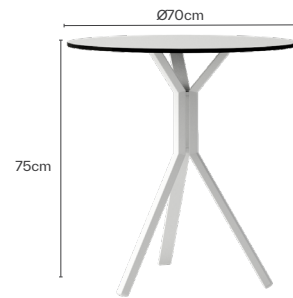

ORA TABLE 3

Dimensions Ø60 x H75 cm
 Ø70 x H75 cm

Materials Powder coated aluminum frame
 HPL table top
 Aluminum ring

Designer George Tsironas

FRAME

HPL