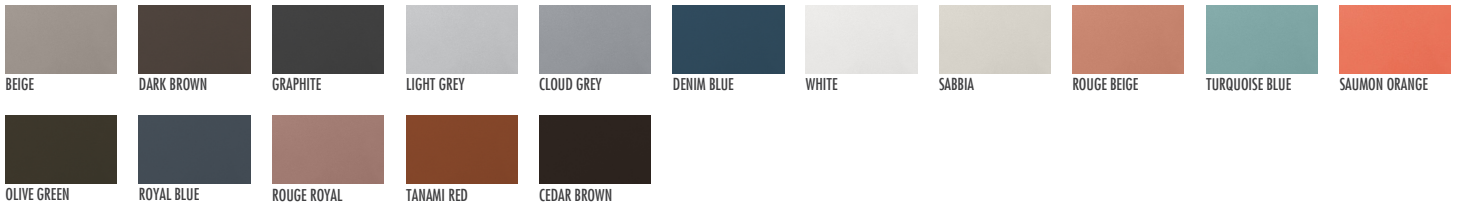

ORA TABLE 3

Dimensions Ø60 x H75 cm
 Ø70 x H75 cm

Materials Powder coated aluminum frame
 HPL table top
 Aluminum ring

Designer George Tsironas

FRAME

HPL