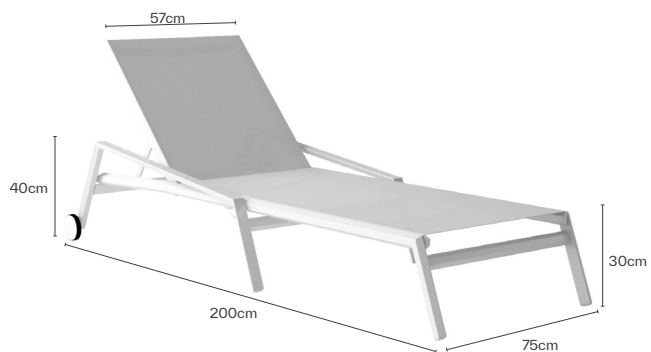

ORA SUNLOUNGER

Dimensions W75 x D200 x H40 - SH30 cm

Materials Powder coated aluminum frame
Seat and back in textylene

Designer George Tsironas

FRAME

TEXTYLENE