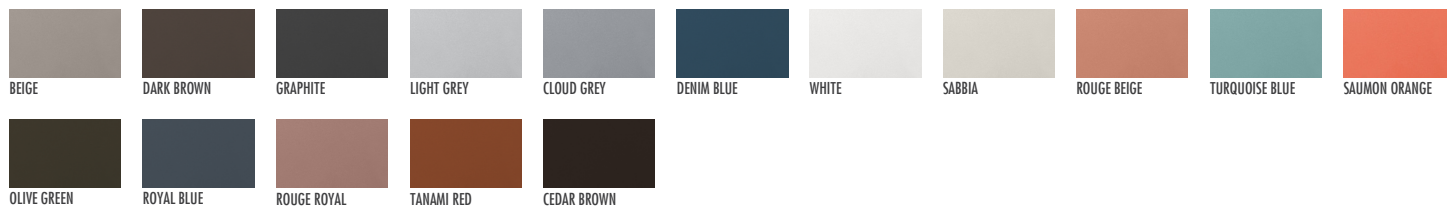

ORA COFFEE TABLE

Dimensions W120 x D60 x H40 cm
W130 x D80 x H40 cm

Materials Powder coated aluminum frame
HPL table top

Designer George Tsironas

FRAME

HPL