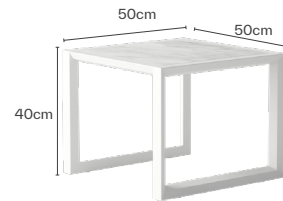

NUBES SIDE TABLE

Dimensions W50 x D50 x H40 cm

Materials Powder coated aluminum frame
HPL table top

Designer George Tsironas

FRAME

HPL