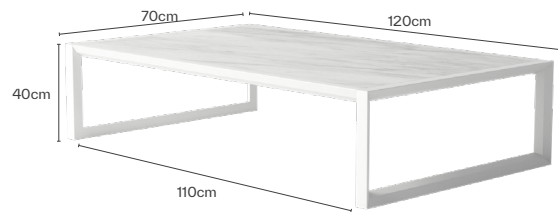

NUBES COFFEE TABLE

Dimensions W120 x D70 x H40 cm

Materials Powder coated aluminum frame
HPL table top

Designer George Tsironas

FRAME

HPL