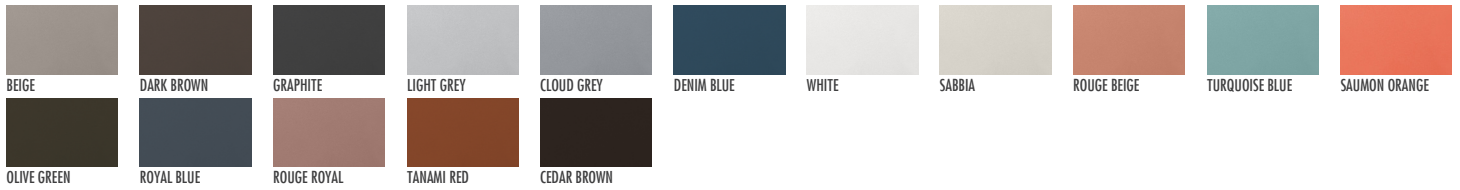

NAIDA SOFA 2 SEATER

Dimensions W205 x D90 x H71 - SH40 cm

Materials Powder coated aluminum frame
Woven belt 45x18mm
Seat and back and decorative cushions upholstered in fabric or eco leather

Designer George Tsironas

FRAME

FABRICS

ECO LEATHER

CORDS