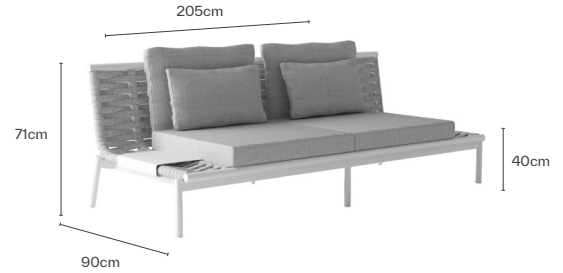

NAIDA SOFA 2 SEATER

Dimensions W205 x D90 x H71 - SH40 cm

Materials Powder coated aluminum frame
Woven belt 45x18mm
Seat and back and decorative cushions upholstered in fabric or eco leather

Designer George Tsironas