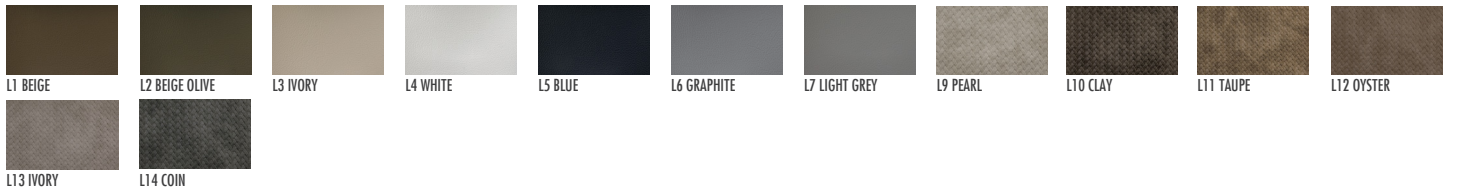

NAIDA SOFA 2 SEATER

Dimensions W205 x D90 x H71 - SH40 cm

Materials Powder coated aluminum frame
Woven belt 45x18mm
Seat and back and decorative cushions upholstered in fabric or eco leather

Designer George Tsironas

FRAME

FABRICS

ECO LEATHER

CORDS