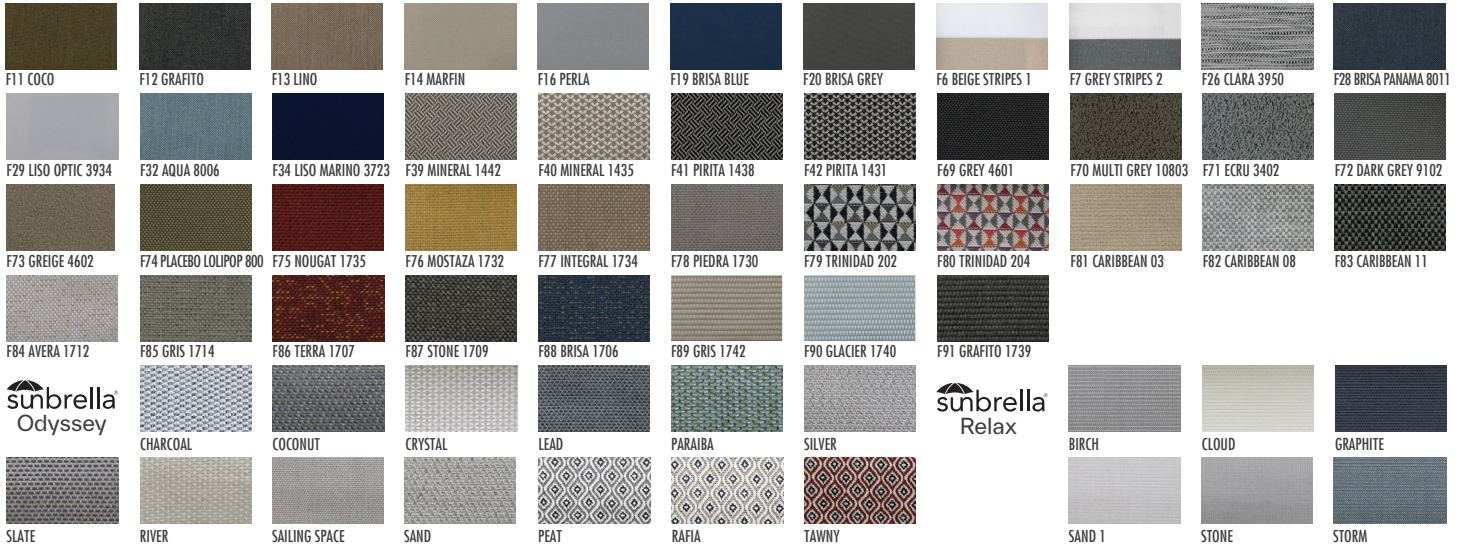

NAIDA SOFA 2 SEATER

Dimensions W205 x D90 x H71 - SH40 cm

Materials Powder coated aluminum frame
Woven belt 45x18mm
Seat and back and decorative cushions upholstered in fabric or eco leather

Designer George Tsironas

FRAME

FABRICS

ECO LEATHER

CORDS