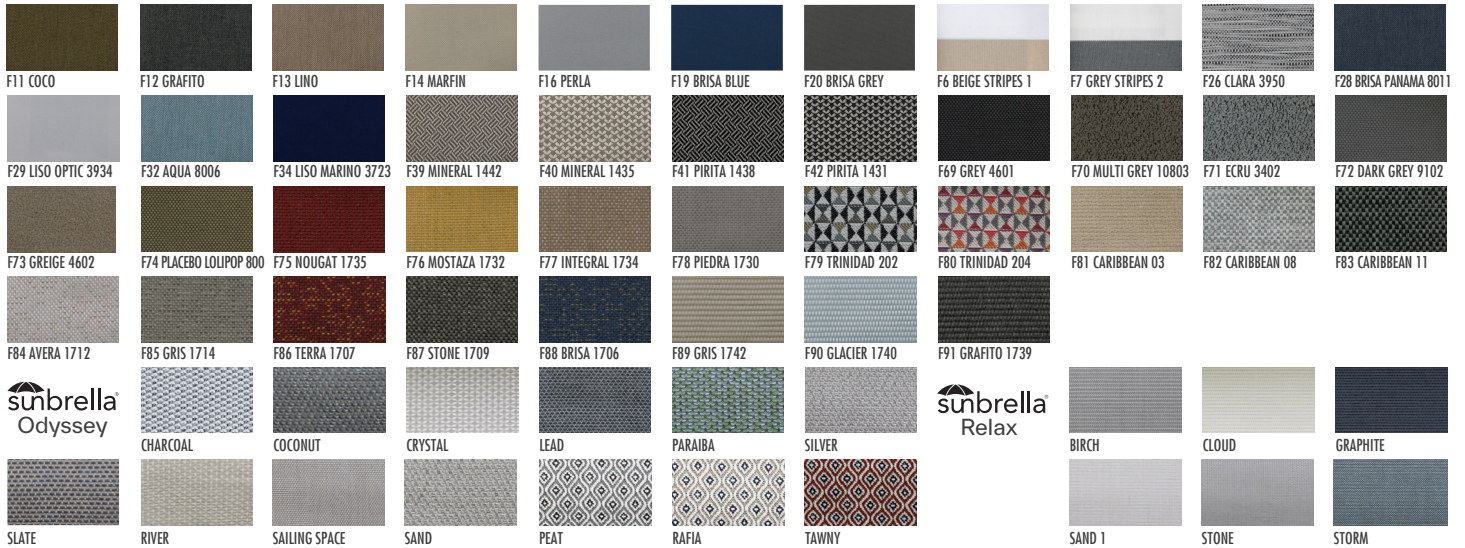

NAIDA LOUNGE CHAIR

Dimensions W87 x D76 x H77 - SH46 cm

Materials Powder coated aluminum frame
Woven belt 45x18mm
Seat and back cushions upholstered in fabric or eco leather

Designer George Tsironas

FRAME

FABRICS

ECO LEATHER

CORDS