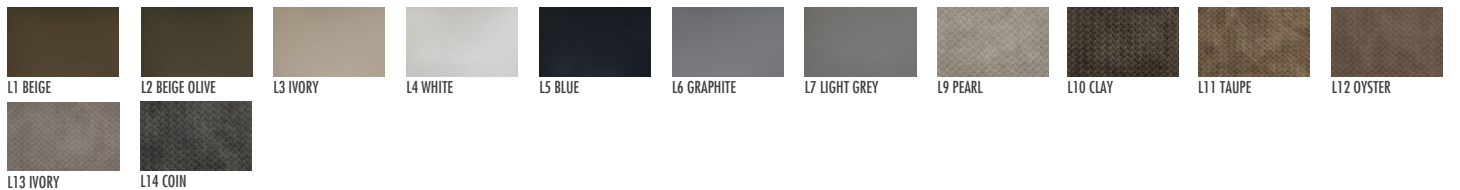

NAIDA LOUNGE CHAIR

Dimensions W87 x D76 x H77 - SH46 cm

Materials Powder coated aluminum frame
Woven belt 45x18mm
Seat and back cushions upholstered in fabric or eco leather

Designer George Tsironas

FRAME

FABRICS

ECO LEATHER

CORDS