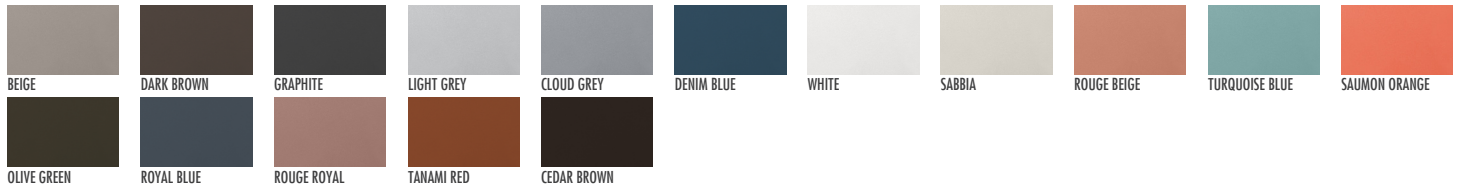

NAIDA LOUNGE CHAIR

Dimensions W87 x D76 x H77 - SH46 cm

Materials Powder coated aluminum frame
Woven belt 45x18mm
Seat and back cushions upholstered in fabric or eco leather

Designer George Tsironas

FRAME

FABRICS

ECO LEATHER

CORDS