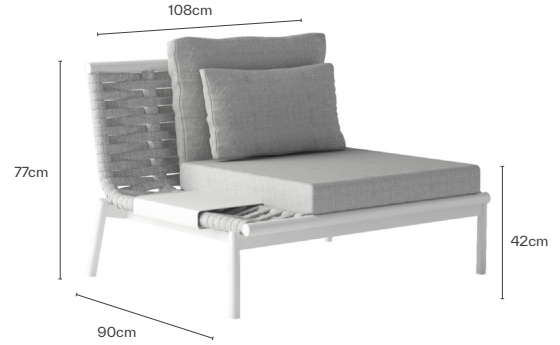

NAIDA GRAND LOUNGE CHAIR

Dimensions W108 x D90 x H73 - SH42 cm

Materials Powder coated aluminum frame
Woven belt 45x18mm
Seat and back and decorative cushions upholstered in fabric or eco leather

Designer George Tsironas