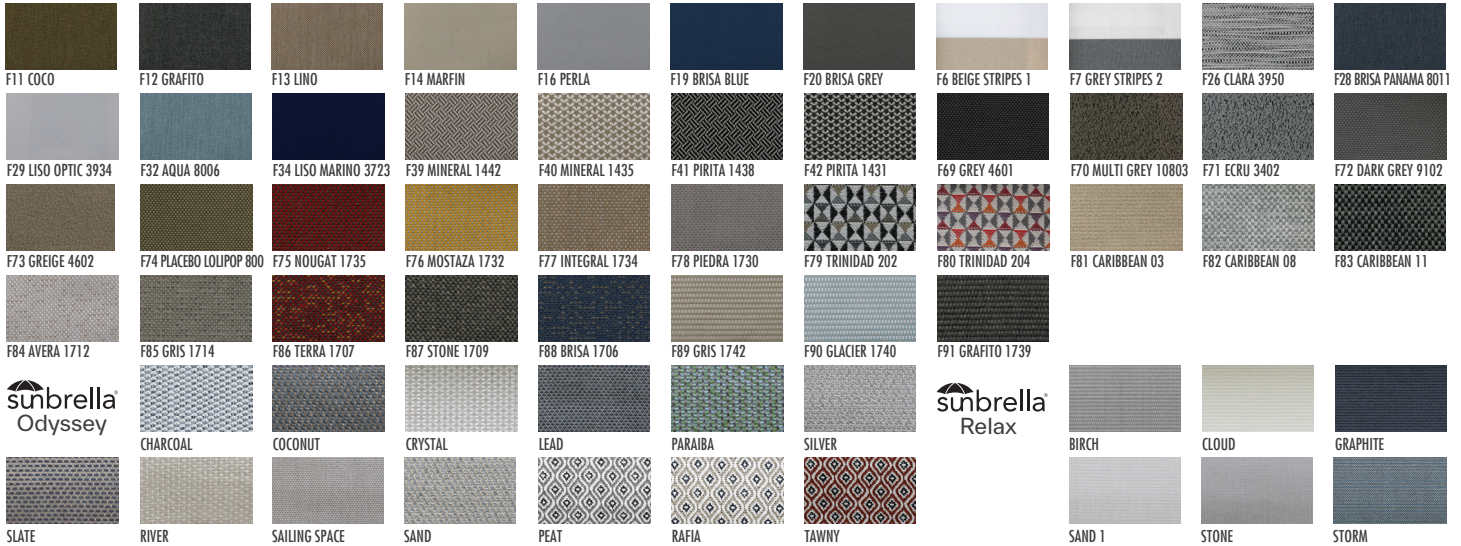

NAIDA GRAND LOUNGE CHAIR

Dimensions W108 x D90 x H73 - SH42 cm

Materials Powder coated aluminum frame
Woven belt 45x18mm
Seat and back and decorative cushions upholstered in fabric or eco leather

Designer George Tsironas

FRAME

FABRICS

ECO LEATHER

CORDS