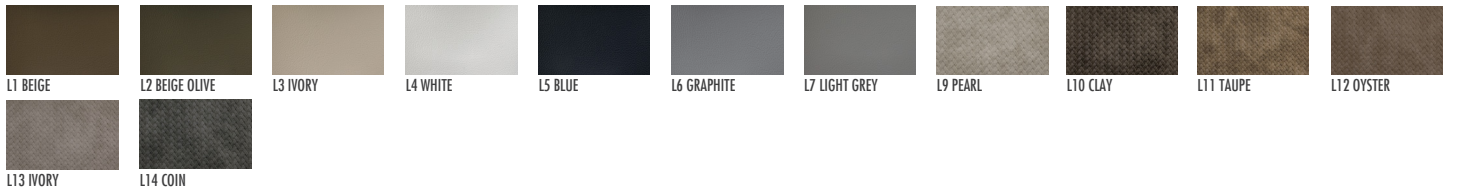

NAIDA GRAND LOUNGE CHAIR

Dimensions W108 x D90 x H73 - SH42 cm

Materials Powder coated aluminum frame
Woven belt 45x18mm
Seat and back and decorative cushions upholstered in fabric or eco leather

Designer George Tsironas

FRAME

FABRICS

ECO LEATHER

CORDS