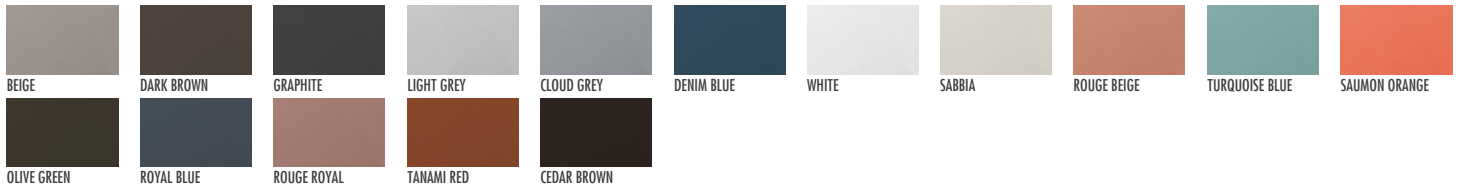

FRAME

FABRICS

ECO LEATHER

CORDS