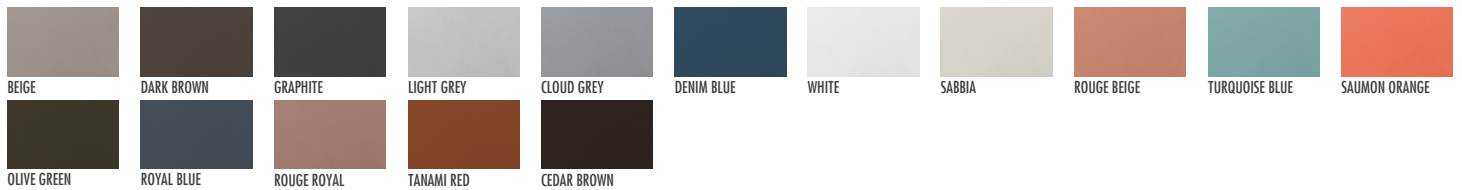

NAIDA DAYBED

Dimensions W171 x D164 x H75 - SH44 cm

Materials Powder coated aluminum frame
Woven belt 45x18mm
Seat and back and decorative cushions upholstered in fabric or eco leather

Designer George Tsironas

FRAME

FABRICS

ECO LEATHER

CORDS