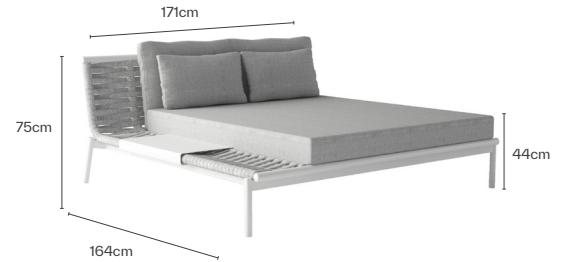

# NAIDA DAYBED

**Dimensions** W171 x D164 x H75 - SH44 cm

**Materials** Powder coated aluminum frame  
Woven belt 45x18mm  
Seat and back and decorative cushions upholstered in fabric or eco leather

**Designer** George Tsironas