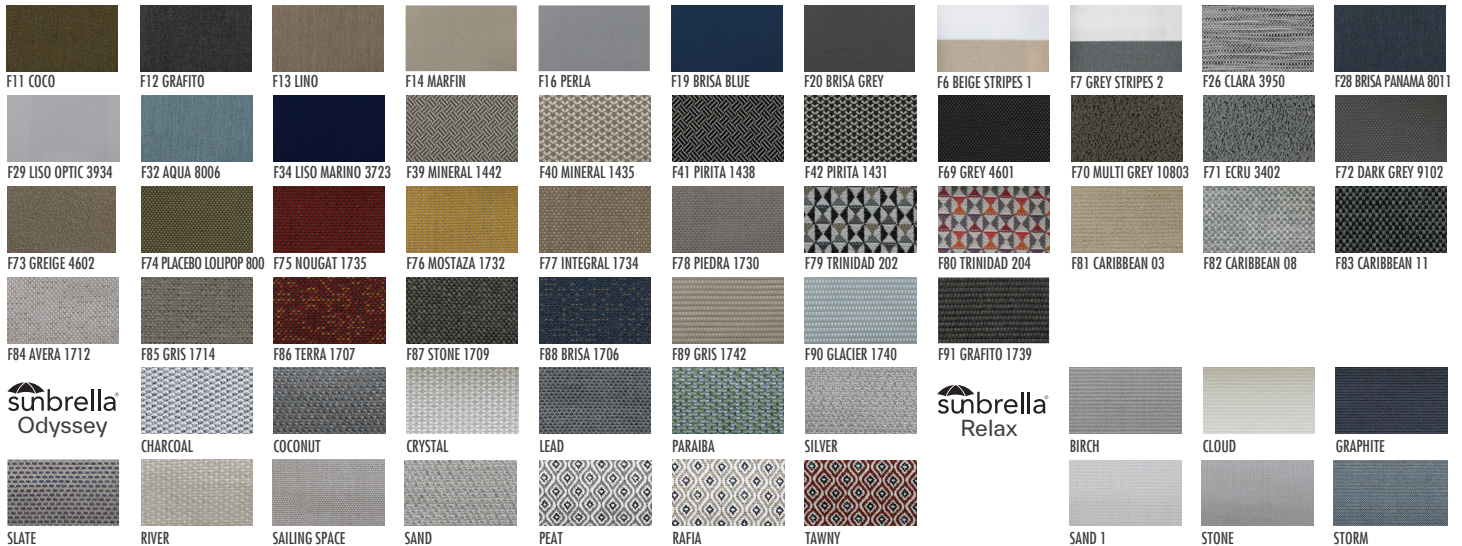

# NAIDA DAYBED

**Dimensions** W171 x D164 x H75 - SH44 cm

**Materials** Powder coated aluminum frame  
Woven belt 45x18mm  
Seat and back and decorative cushions upholstered in fabric or eco leather

**Designer** George Tsironas

## FABRICS