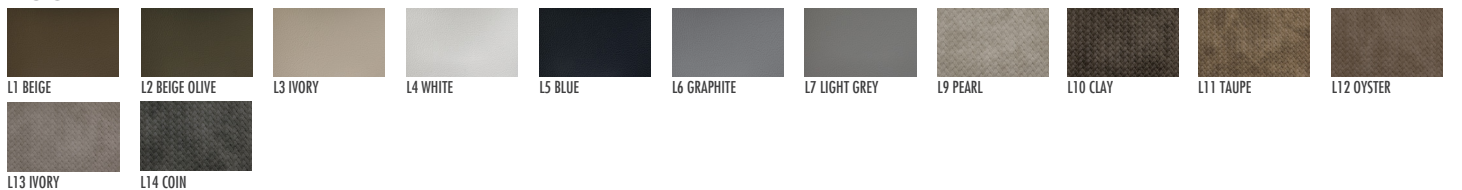

ECO LEATHER