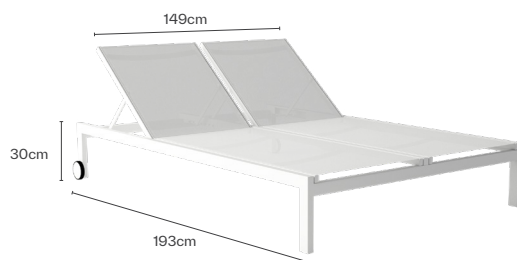

MILOS DOUBLE SUNLOUNGER

Dimensions W149 x D193 - SH30 cm

Materials Powder coated aluminum frame with internal/external wheels
Seat and back in textylene

Option Wheel removal

Designer George Tsironas

FRAME

TEXTYLENE