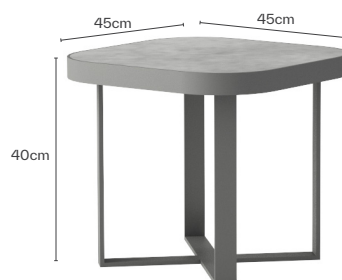

LITUS SIDETABLE

Dimensions W45 x D45 x H 40cm

Materials Powder coated aluminum frame
HPL table top

Designer George Tsironas

FRAME

HPL