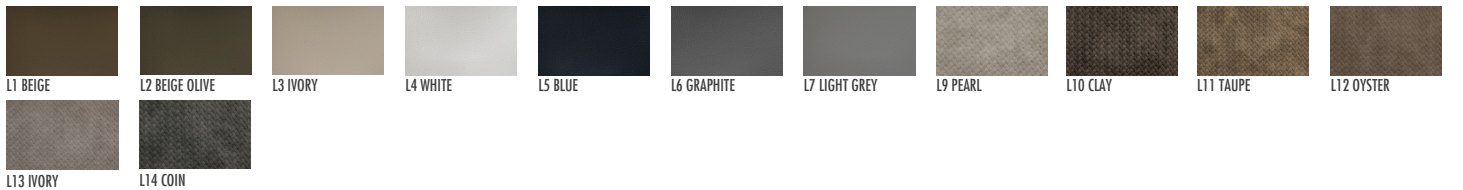

LITUS LOUNGE ARMCHAIR

Dimensions W69 x D76 x H70 - SH40 cm

Materials Powder coated aluminum frame
Woven cord
Cushions upholstered in fabric or artificial leather

Designer George Tsironas

FRAME

FABRICS

ARTIFICIAL LEATHER