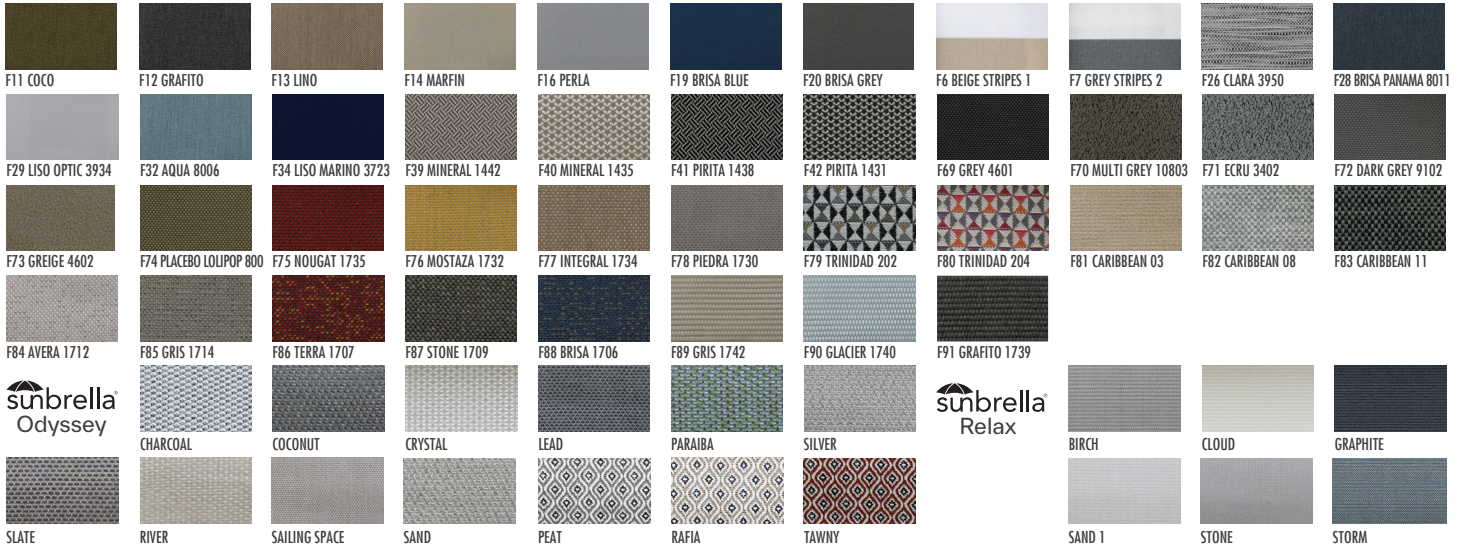

LITUS LOUNGE ARMCHAIR

Dimensions W69 x D76 x H70 - SH40 cm

Materials Powder coated aluminum frame
Woven cord
Cushions upholstered in fabric or artificial leather

Designer George Tsironas

FRAME

FABRICS

ARTIFICIAL LEATHER

CORDS