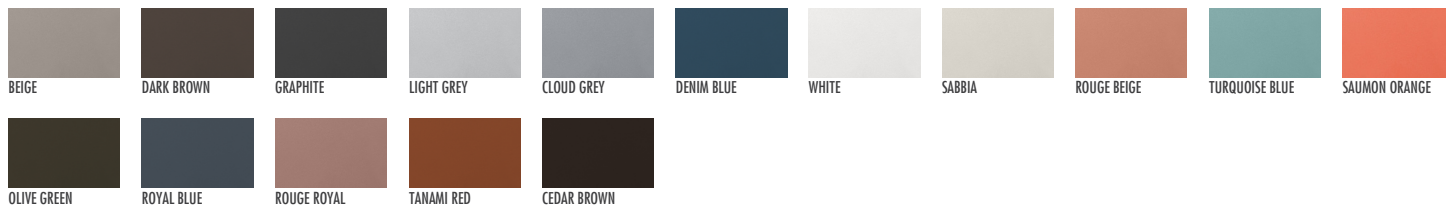

LITUS COFFEE TABLE

Dimensions W120 x D85 x H 40cm

Materials Powder coated aluminum frame
HPL table top

Designer George Tsironas

FRAME

HPL