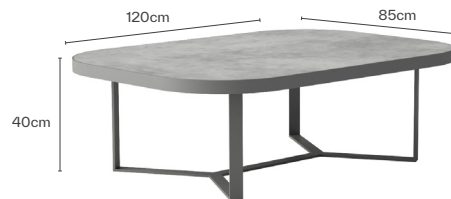

LITUS COFFEE TABLE

Dimensions W120 x D85 x H 40cm

Materials Powder coated aluminum frame
HPL table top

Designer George Tsironas

FRAME

HPL