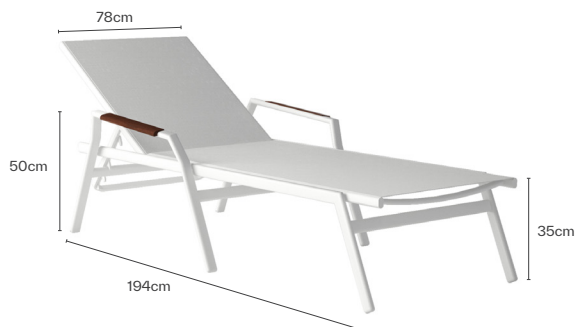

GARDEL SUNLOUNGER

Dimensions W78 x D194 X H50 - SH35 cm

Materials Powder coated aluminum frame with internal/external wheels
Armrests in tropical wood
Seat and back in textylene

Option Wheel removal

Designer George Tsironas