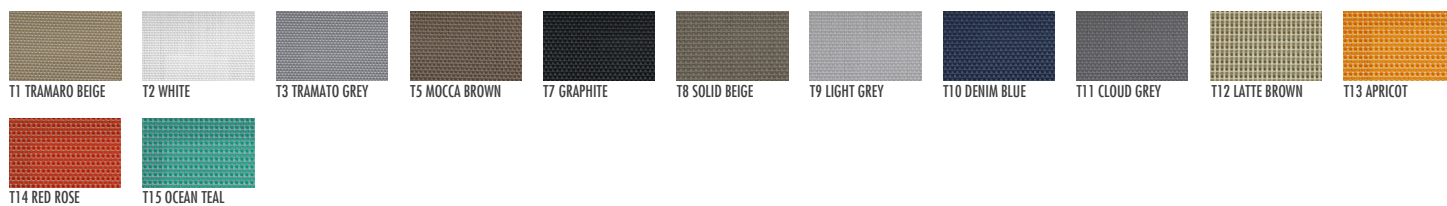

GARDEL SOFA 2 SEATER

Dimensions W120 x D72 x H80 - SH42 cm

Materials Powder coated aluminum frame
Armrests in tropical wood
Seat and back in textilene

Designer George Tsironas

FRAME

TEXTYLENE

WOOD