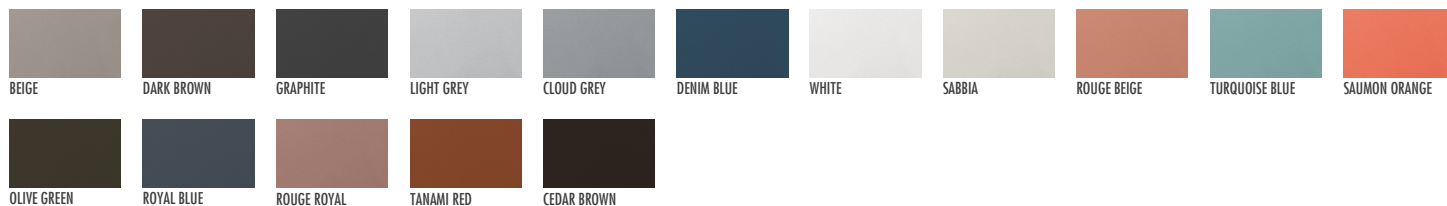

GARDEL SOFA 2 SEATER

Dimensions W120 x D72 x H80 - SH42 cm

Materials Powder coated aluminum frame
Armrests in tropical wood
Seat and back in textilene

Designer George Tsironas

FRAME

TEXTYLENE

WOOD