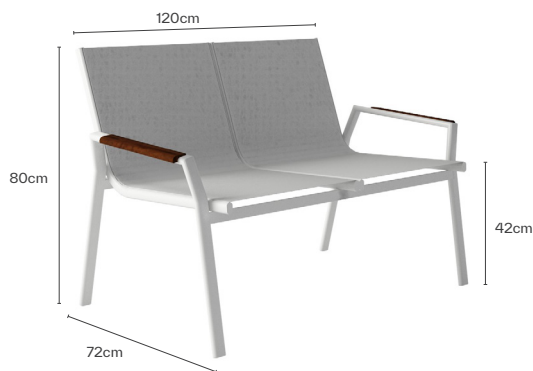

GARDEL SOFA 2 SEATER

Dimensions W120 x D72 x H80 - SH42 cm

Materials Powder coated aluminum frame
Armrests in tropical wood
Seat and back in textilene

Designer George Tsironas

FRAME

TEXTYLENE

WOOD