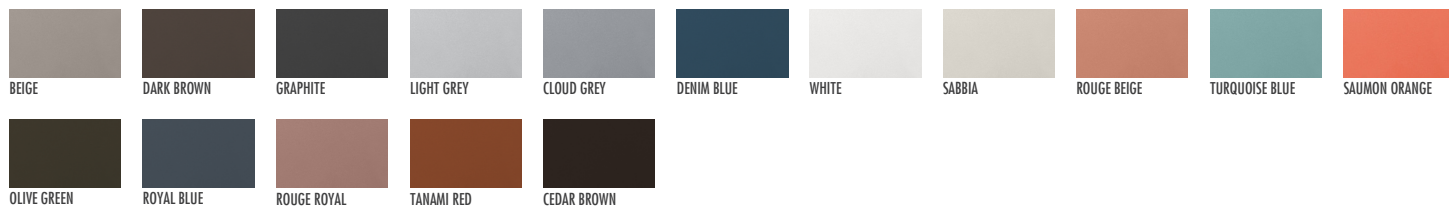

GARDEL LOUNGE ARMCHAIR

Dimensions W60 x D72 x H80 - SH42 cm

Materials Powder coated aluminum frame
Armrests in tropical wood
Seat and back in textylene

Designer George Tsironas

FRAME

TEXTYLENE

WOOD