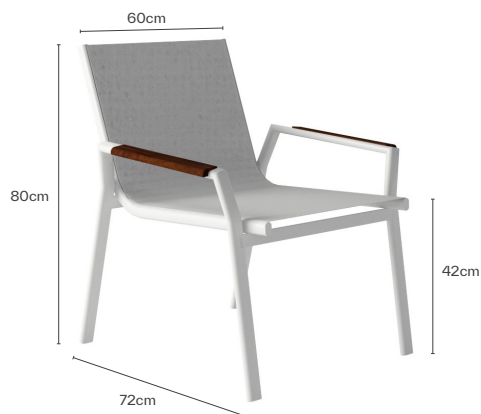

GARDEL LOUNGE ARMCHAIR

Dimensions W60 x D72 x H80 - SH42 cm

Materials Powder coated aluminum frame
Armrests in tropical wood
Seat and back in textylene

Designer George Tsironas

FRAME

TEXTYLENE

WOOD