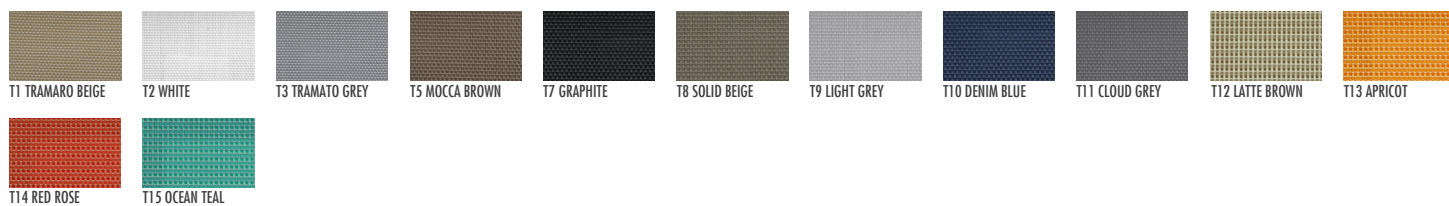

GARDEL LOUNGE ARMCHAIR

Dimensions W60 x D72 x H80 - SH42 cm

Materials Powder coated aluminum frame
Armrests in tropical wood
Seat and back in textylene

Designer George Tsironas

FRAME

TEXTYLENE

WOOD