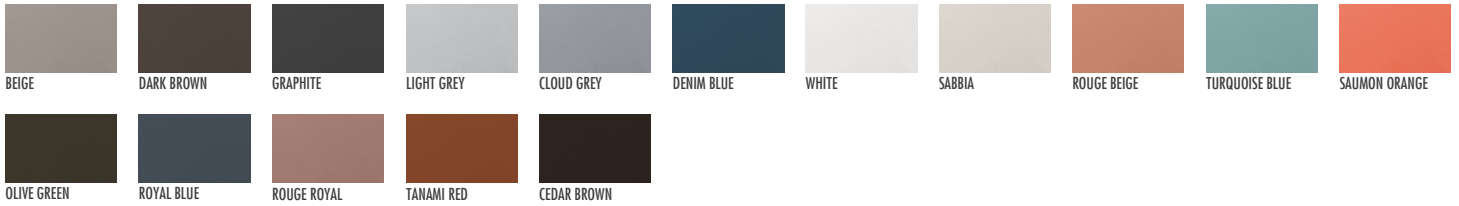

GARDEL DINING TABLE

Dimensions W160 x D80 x H75 cm

Materials Powder coated aluminum frame
HPL table top

Designer George Tsironas

FRAME

HPL