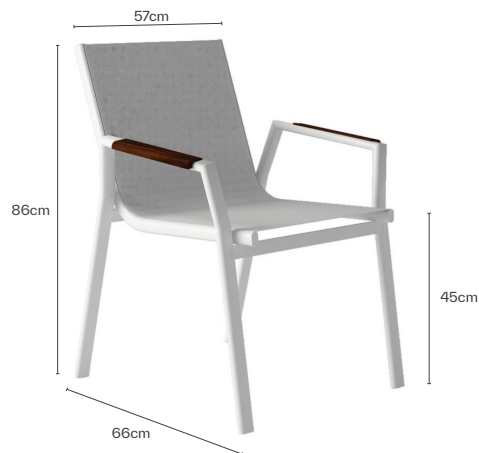

GARDEL DINING ARMCHAIR

Dimensions W57 x D66 x H86 - SH45 cm

Materials Powder coated aluminum frame
Armrests in tropical wood
Seat and back in textylene

Designer George Tsironas

FRAME

TEXTYLENE

WOOD