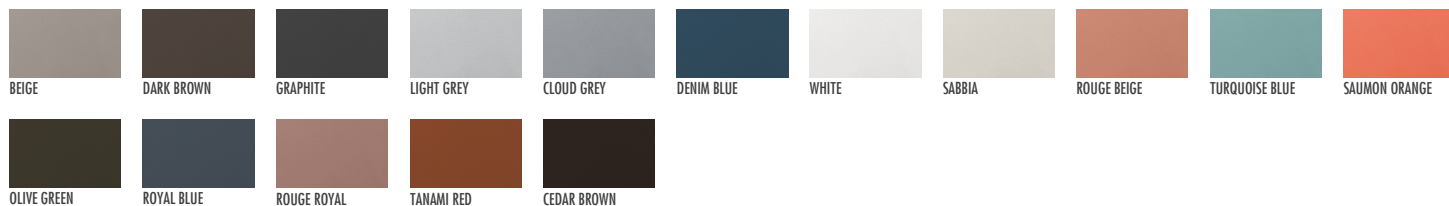

GARDEL DINING ARMCHAIR

Dimensions W57 x D66 x H86 - SH45 cm

Materials Powder coated aluminum frame
Armrests in tropical wood
Seat and back in textylene

Designer George Tsironas

FRAME

TEXTYLENE

WOOD