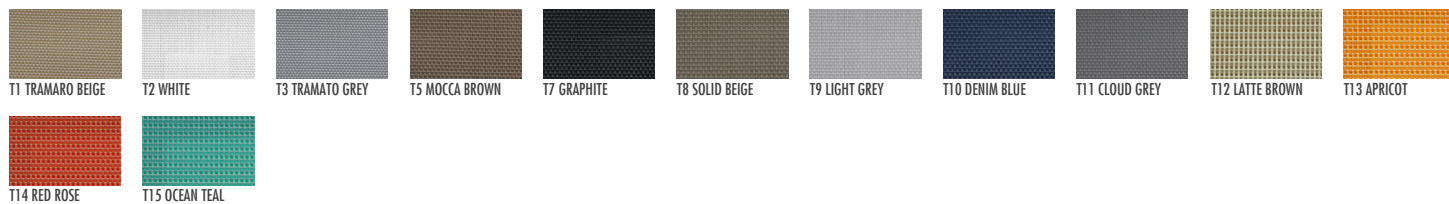

GARDEL DINING ARMCHAIR

Dimensions W57 x D66 x H86 - SH45 cm

Materials Powder coated aluminum frame
Armrests in tropical wood
Seat and back in textylene

Designer George Tsironas

FRAME

TEXTYLENE

WOOD