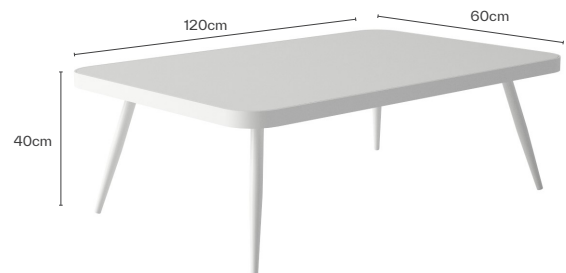

GARDEL COFFEE TABLE

Dimensions W120 x D60 x H40 cm

Materials Powder coated aluminum frame
HPL table top

Designer George Tsironas

FRAME

HPL