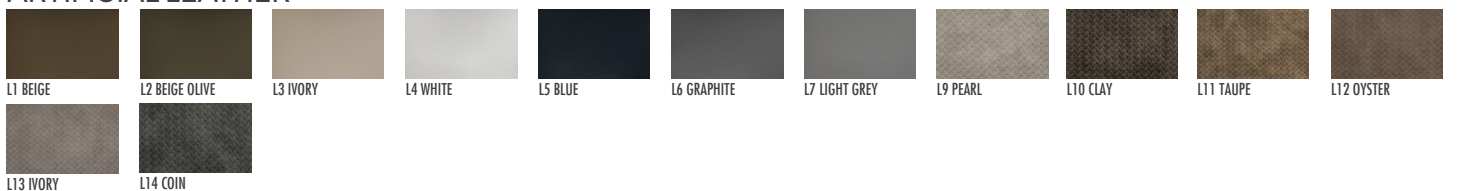

CURACAO SOFA 2 SEATER

Dimensions W146 x D69 x H73.5 - SH37 cm

Materials Powder coated aluminum frame
Back woven in ø5 cord
Seat and back cushions upholstered in fabric or artificial leather

Designer George Tsironas

FRAME

FABRICS

ARTIFICIAL LEATHER

CORDS