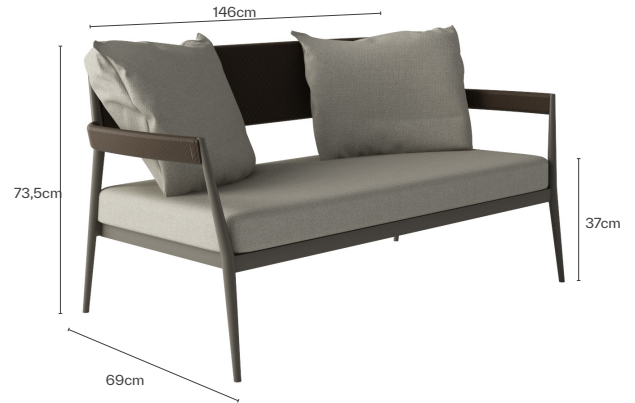

CURACAO SOFA 2 SEATER

Dimensions W146 x D69 x H73.5 - SH37 cm

Materials Powder coated aluminum frame
Back woven in ø5 cord
Seat and back cushions upholstered in fabric or artificial leather

Designer George Tsironas

FRAME

FABRICS

ARTIFICIAL LEATHER

CORDS