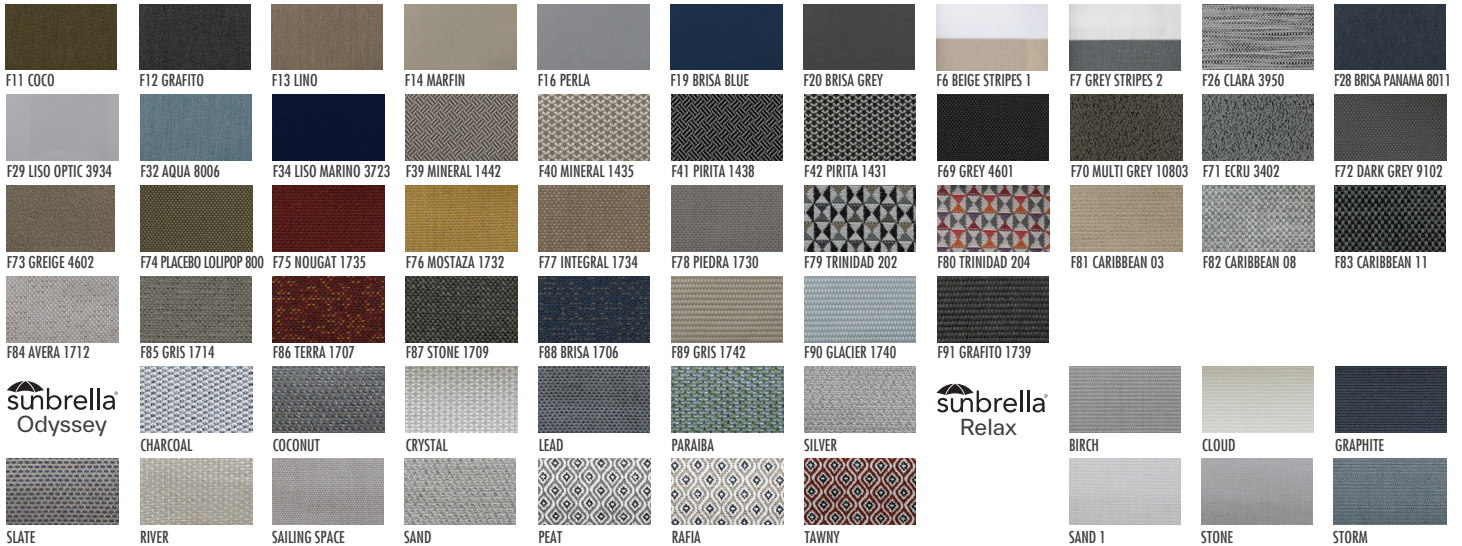

CURACAO SOFA 2 SEATER

Dimensions W146 x D69 x H73.5 - SH37 cm

Materials Powder coated aluminum frame
Back woven in ø5 cord
Seat and back cushions upholstered in fabric or artificial leather

Designer George Tsironas

FRAME

FABRICS

ARTIFICIAL LEATHER

CORDS