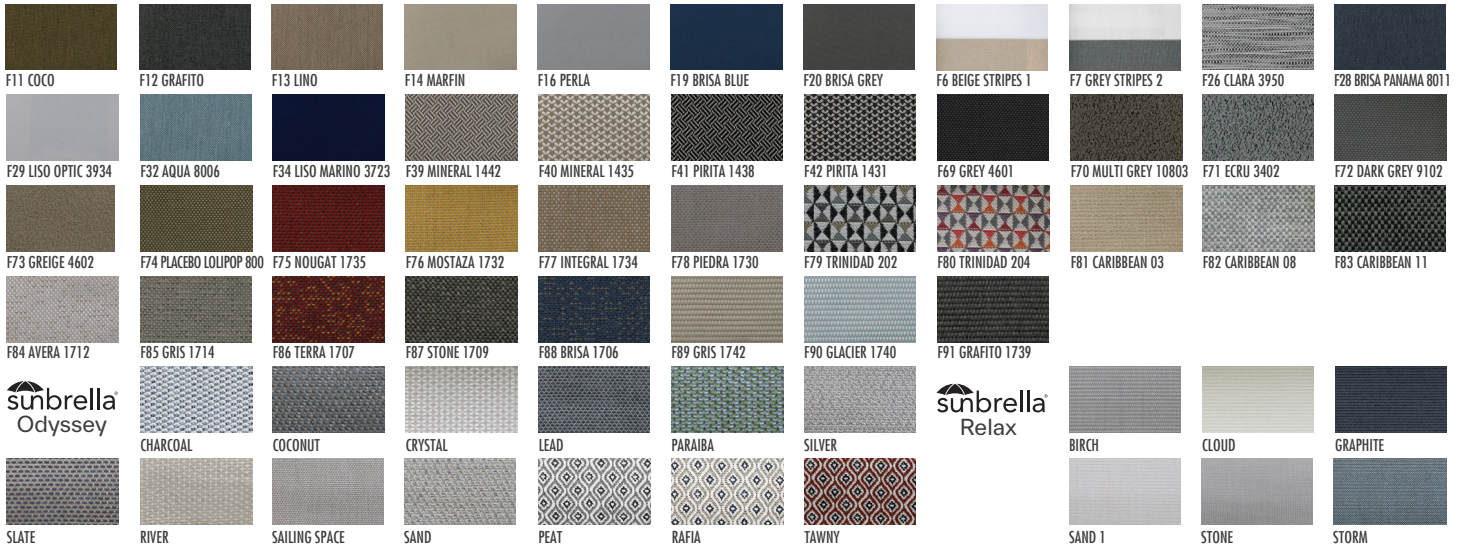

CURACAO SEMI STOOL

Dimensions W48 x D53.5 x H98 - SH65 cm

Materials Powder coated aluminum frame
Back woven in ø5 cord
Seat and back cushions upholstered in fabric or artificial leather

Designer George Tsironas

FRAME

FABRICS

ARTIFICIAL LEATHER

CORDS