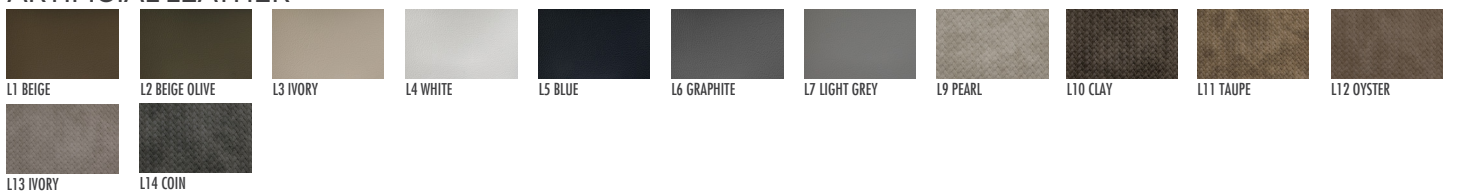

CURACAO SEMI STOOL

Dimensions W48 x D53.5 x H98 - SH65 cm

Materials Powder coated aluminum frame
Back woven in ø5 cord
Seat and back cushions upholstered in fabric or artificial leather

Designer George Tsironas

FRAME

FABRICS

ARTIFICIAL LEATHER

CORDS