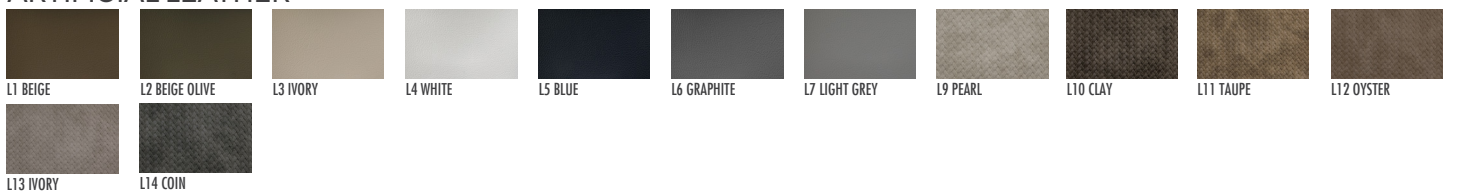

ARTIFICIAL LEATHER