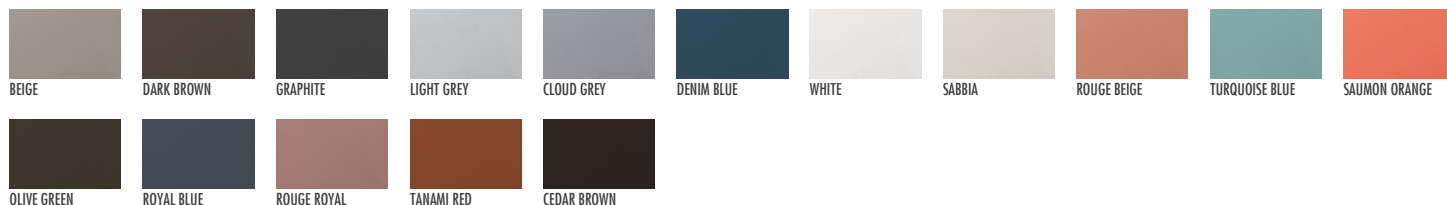

COSTA SUNLOUNGER

Dimensions W67 x D203 - SH30 cm

Materials Powder coated aluminum frame with internal wheels
Seat and back in textylene

Option Wheel removal

Designer George Tsironas

FRAME

TEXTYLENE