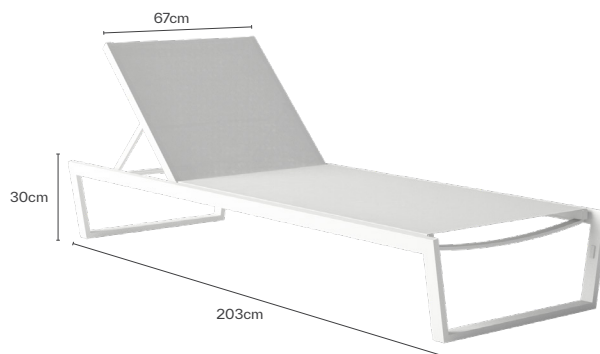

COSTA SUNLOUNGER

Dimensions W67 x D203 - SH30 cm

Materials Powder coated aluminum frame with internal wheels
Seat and back in textylene

Option Wheel removal

Designer George Tsironas

FRAME

TEXTYLENE