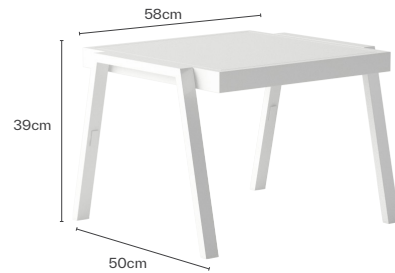

AMELIA SIDE TABLE

Dimensions W58 x D50 X H39 cm

Materials Powder coated aluminum frame
HPL table top

Designer George Tsironas

FRAME

HPL