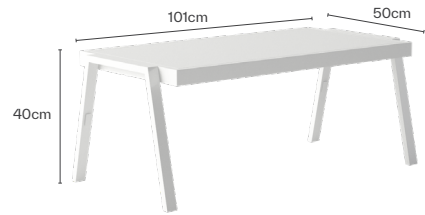

AMELIA COFFEE TABLE

Dimensions W101 x D50 X H40 cm

Materials Powder coated aluminum frame
HPL table top

Designer George Tsironas

FRAME

HPL