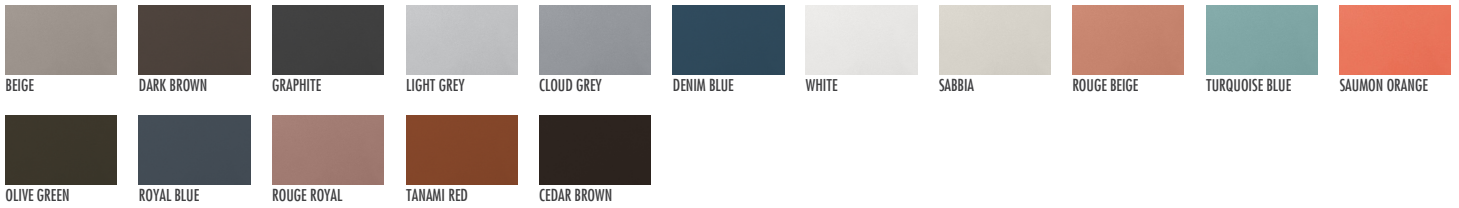

AMELIA COFFEE TABLE

Dimensions W101 x D50 X H40 cm

Materials Powder coated aluminum frame
HPL table top

Designer George Tsironas

FRAME

HPL