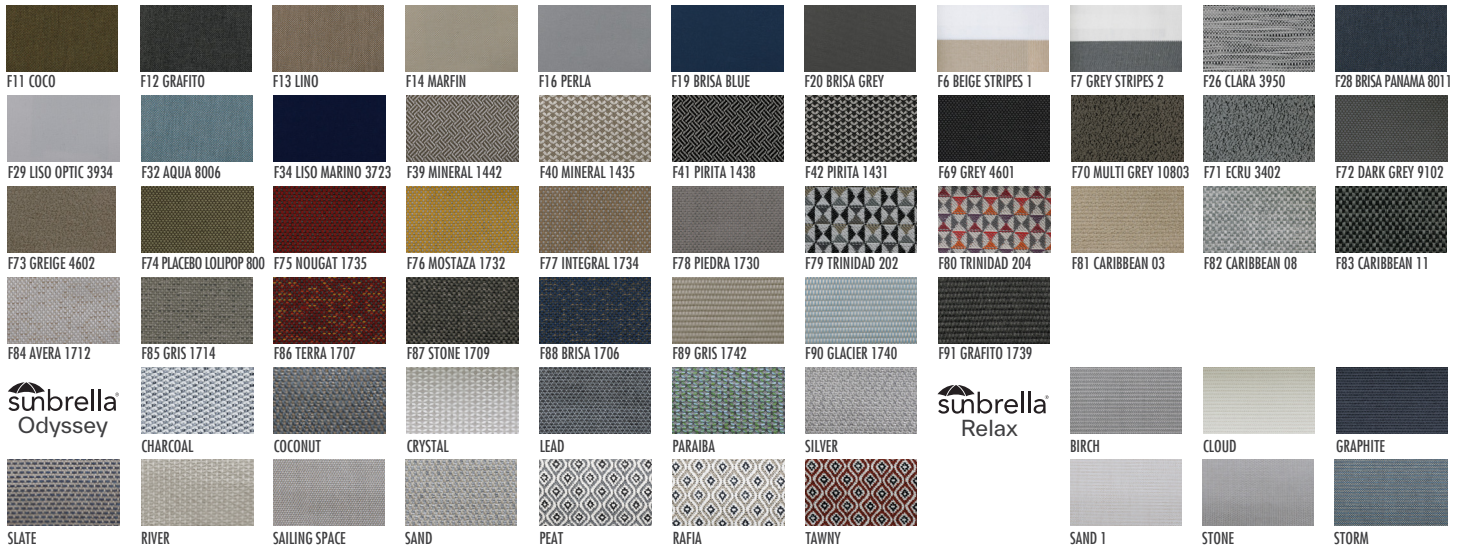

AGOSTO SOFA 2-SEATER

Dimensions W130 x D78 x H86 - SH42 cm

Materials Powder coated aluminum frame
Seat and back cushion upholstered in fabric or artificial leather

Designer George Tsironas

FRAME

FABRICS

ARTIFICIAL LEATHER