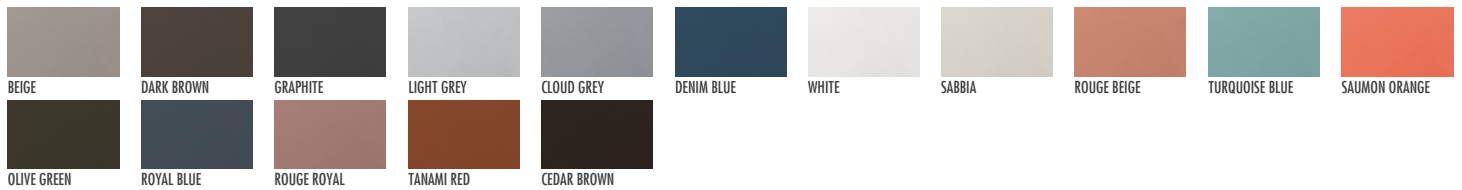

AGOSTO SOFA 2-SEATER

Dimensions W130 x D78 x H86 - SH42 cm

Materials Powder coated aluminum frame
Seat and back cushion upholstered in fabric or artificial leather

Designer George Tsironas

FRAME

FABRICS

ARTIFICIAL LEATHER