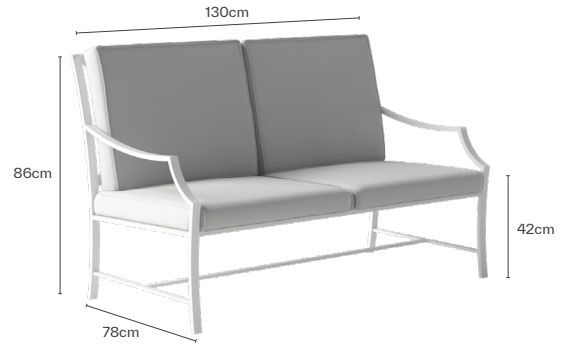

AGOSTO SOFA 2-SEATER

Dimensions W130 x D78 x H86 - SH42 cm

Materials Powder coated aluminum frame
Seat and back cushion upholstered in fabric or artificial leather

Designer George Tsironas

FRAME

FABRICS

ARTIFICIAL LEATHER