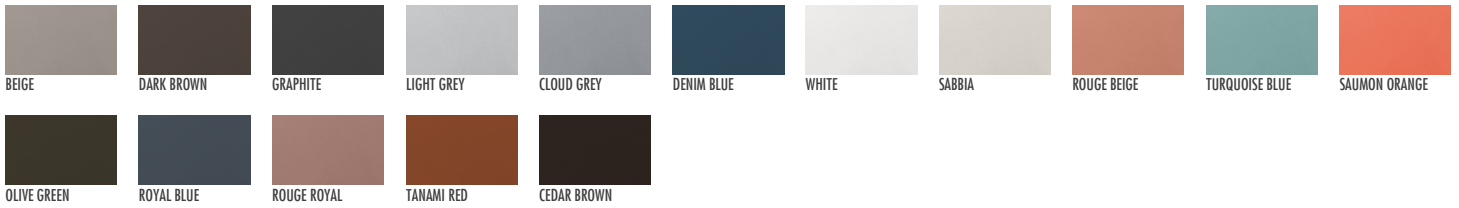

AGOSTO DINING TABLE

Dimensions W200 x D90 x H75 cm
W240 x D90 x H75 cm

Materials Powder coated aluminum frame
HPL table top

Designer George Tsironas

FRAME

HPL