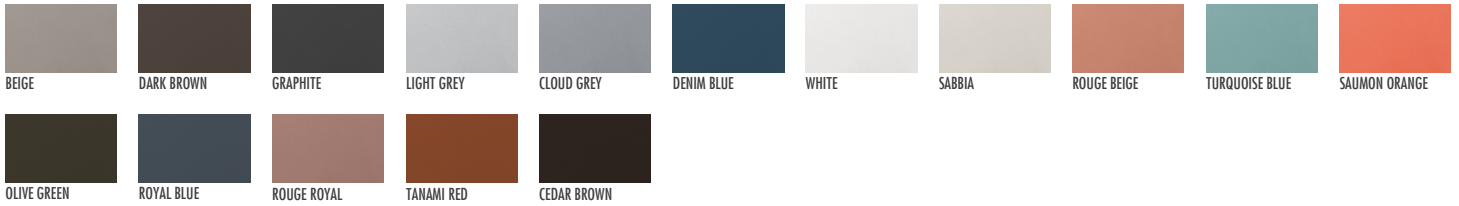

AGOSTO COFFEE TABLE

Dimensions W120 x D60 x H45 cm

Materials Powder coated aluminum frame
HPL table top

Designer George Tsironas

FRAME

HPL