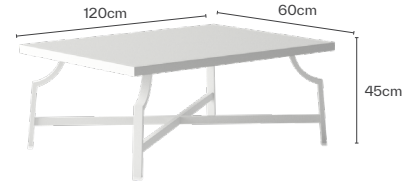

AGOSTO COFFEE TABLE

Dimensions W120 x D60 x H45 cm

Materials Powder coated aluminum frame
HPL table top

Designer George Tsironas

FRAME

HPL