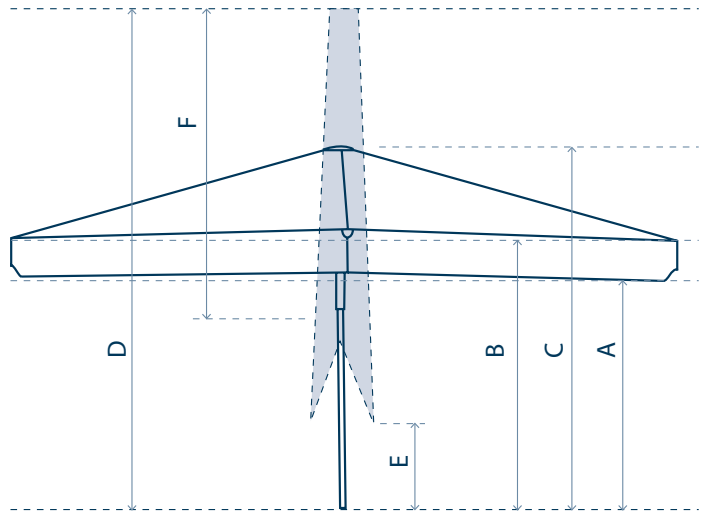

ROBUSTO

Technical details

PARASOL		3,5 x 7,5 m	4 x 6 m	4 x 7 m	4 x 8 m	4,5 x 6 m
Shape						
Dimensions	A - Height to Valance	214	214	214	214	214
	B - Height to the rib	242	242	242	242	242
	C - Height open	303	312	311	334	319
	D - Height closed	453	463	523	478	477
	E - Free height closed	38	106	57	68	91
	F - Max. storage length	453	463	523	478	477
	Weight parasol kg	106	114	103	129	121
	Packaging length cm*/weight kg	480/34	480/34	560/41	500/36	510/36
	Shade area m²	26,3	24	28	32	27
	Minimum ballast kg	1120	1120	1120	1120	1232
Fabric	Fabric colours	Orchestra: See colours on fabrics sheet				
Frame	Pole	Aluminium 100 x 5 mm				
	Material	Aluminium - Powder coated RAL 9010 pure white or RAL 7016 Anthracite Gray fine structure Other RAL colours on request				
	Handle	With crank, height from floor 92 cm				
	Ribs, reinforced 50 x 25 x 2 mm	10	10	10	10	12
Options	Straight Valances	•	•	•	•	•
	Continuous Valances	•	•	•	•	•
	Extended pole/tube max 40 cm	•	•	•	•	•
Wind resistance	7 Bft (61 km/h - 38 mph) Always install the base on a horizontal and flat surface