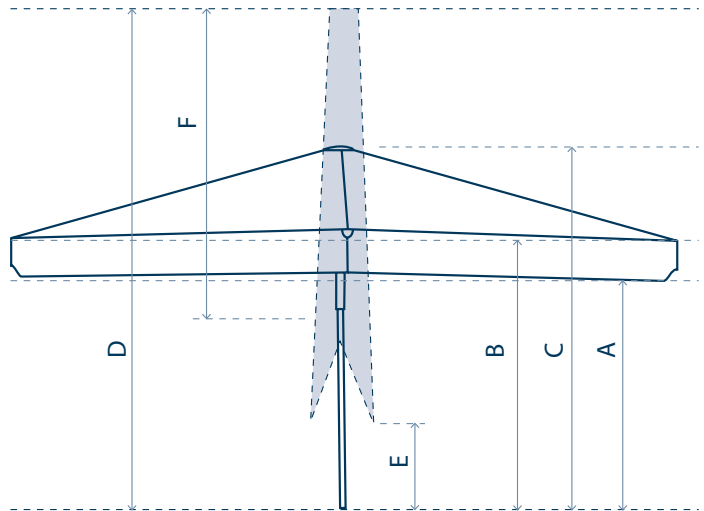

## Technical details

PARASOL		4 m	4,5 m	5 m	5,5 m	6 m
<b>Shape</b>						
<b>Dimensions</b>	A - Height to Valance	214	214	214	214	214
	B - Height to the rib	242	242	242	242	242
	C - Height open	311	319	326	334	342
	D - Height closed	461	477	490	457	529
	E - Free height closed	252	246	229	171	216
	F - Max. storage length	461	477	490	457	529
	Weight parasol kg	63	85	70	114	126
	Packaging length cm*/weight kg	480/34	500/36	510/36	480/34	560/41
	Shade area m <sup>2</sup>	11,3	14,3	17,7	22,7	27
	Minimum ballast kg	672	784	896	896	1008
<b>Fabric</b>	 Fabric colours	Orchestra: See colours on fabrics sheet				
<b>Frame</b>	Pole	Aluminium 100 x 5 mm				
	Material	Aluminium - Powder coated RAL 9010 pure white or RAL 7016 Anthracite Gray fine structure Other RAL colours on request				
	Handle	With crank, height from floor 92 cm				
	Ribs, reinforced 50 x 25 x 2 mm	8	8	8	12	12
<b>Options</b>	Straight Valances	•	•	•	•	•
	Continuous Valances	-	-	-	-	-
	Extended pole/tube max 40 cm	•	•	•	•	•
<b>Wind resistance</b>	7 Bft (61 km/h - 38 mph) Always install the base on a horizontal and flat surface					