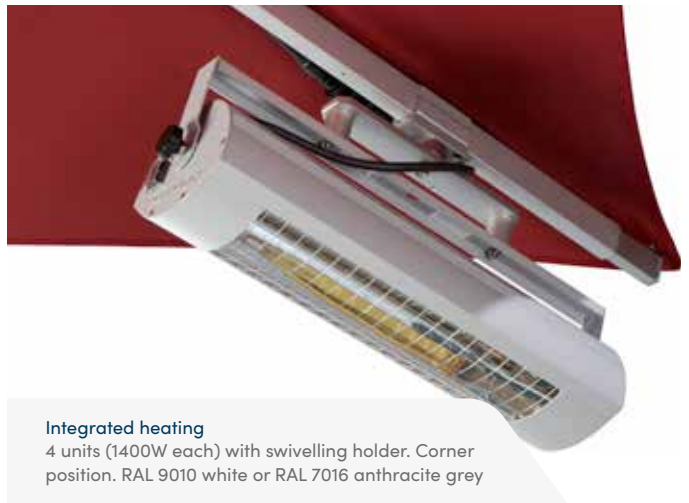

ACCESSORIES

Side panels poly + holders

Gutter poly + holders

6 strips LED  
RGB - soft-white light on mains current with application and remote controller. 12V, IP65

Integrated heating  
4 units (1400W each) with swivelling holder. Corner position. RAL 9010 white or RAL 7016 anthracite grey