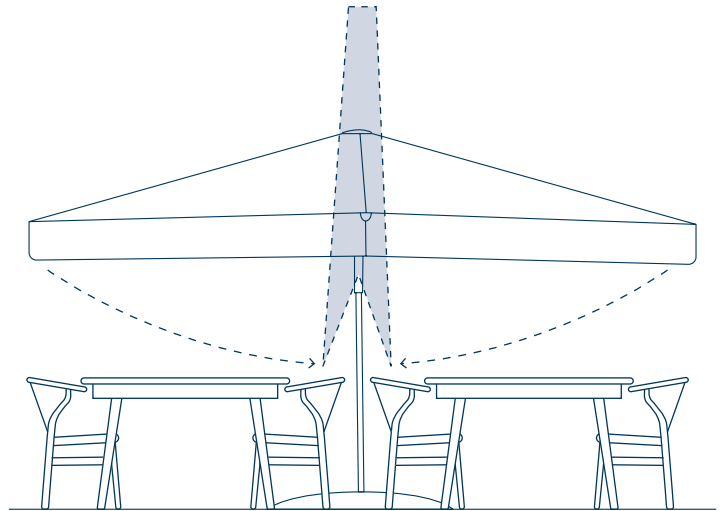

Periscope parasol

This unique system allows you to open and close the parasol without any trouble above tables & chairs.*

*Not applicable to all sizes.
See E – free height closed