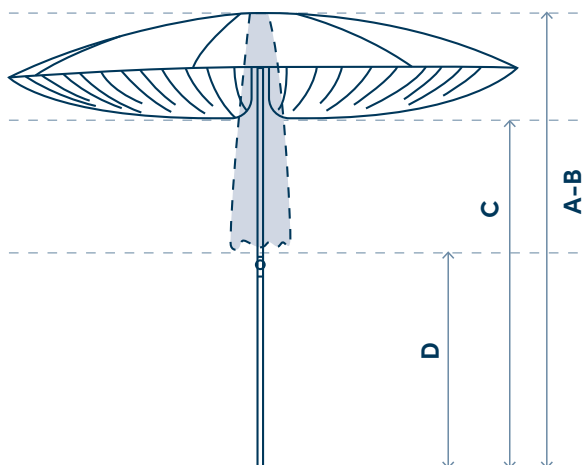

Design by Lieven Musschoot
& Mathias Hennebel

PARASOL		Ø 190 cm	Ø 245 cm	Ø 300 cm
Shape				
Dimensions	A - Height closed	245 cm	245 cm	240 cm
	B - Height open	245 cm	245 cm	240 cm
	C - Free height open	185 cm	185 cm	190-210 cm
	D - Free height closed	130 cm	105 cm	90 cm
	Weight	3,5 kg	4,5 kg	13,5 kg
	Packaging size	160 x 18 x 18 cm	160 x 18 x 18 cm	276 x 30 x 28 cm
	Shade area (m ²)	± 2,83 m ²	± 4,71 m ²	± 7,07 m ²
	Fabric	Top fabric	Sunbrella	Sunbrella
Top fabric colours		Sunbrella: see colours on fabrics sheet		
Flags		Polyester	Polyester	Polyester
Flag colours		○	○	○
Frame	Pole	Upper: Ø 27 mm (no tilt) Lower: Ø 30 mm (no tilt)	Upper: Ø 27 mm (no tilt) Lower: Ø 30 mm (no tilt)	Ø 35 mm (no tilt)
	Material	Brushed stainless steel - Tube inox 304 Transparent coating natural colour - Marine grade		Anodised aluminium Poeder coated RAL 9010 white
	Ribs	8 x Ø 4,5 mm - Black steel, metallized and coated	10 x Ø 4,5 mm - Black steel, metallized and coated	10 x Ø 8 mm - Fiberglass, white
Protective cover		Polyester Ripstop® - grey		
Wind Resistance		5 Bft (38 km/h - 24 mph) Always install the base on a horizontal and flat surface		

BASES

RONDO 42 kg

Ø 74 cm - 12 mm steel - Sandblasted, metallized and powder coated

Colours

white RAL 9010 - black RAL 9005

Base options 1

LUNA 30 kg

- 60 x 60 cm / 10 mm steel
- With pole protection
- Sandblasted, metallized and powder coated

- Ø 74 cm, 2 parts
- 6 mm steel
- Sandblasted, metallized and powder coated

Colours

white RAL 9010 - black RAL 9005

2 - ANY RAL COLOUR

3 - 4 CASTORS FOR LUNA

2 with brakes

4 - EXTRA WEIGHT LUNA

25 kg