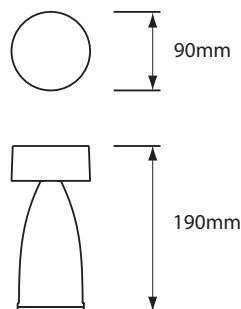

Designer	Peter Ellis, Gabriel Tam
Year of Design	2006
IP Rating	IP52
Dimensions	190mm x 90mm (7½" x 3½")
Weight	PRO - 0.60 kg / 1.4 lb UNO - 0.35 kg / 0.8 lb
Approvals & Standards	CE, CSA, C-Tick, FCC, RoHS, SASO
EU Energy Regulation	Exempt - LED lamps operate on batteries
Awards	red dot award: product design 2008