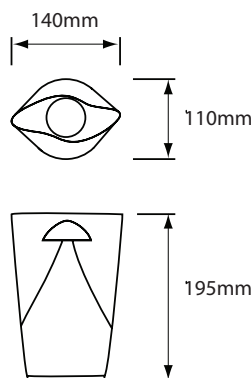

Designer	Peter Ellis, David Greenway, Ruth McDermott
Year of Design	2000
IP Rating	IP52
Dimensions	195mm x 140mm x 110mm (7¾") x (5½") x (4¼")
Weight	PRO - 1.42 kg / 3.2 lb
Approvals & Standards	CE, CSA, C-Tick, FCC, RoHS, SASO
EU Energy Regulation	Exempt - LED lamps operate on batteries