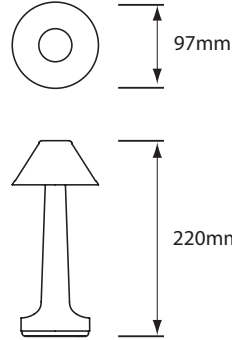

Designer	Peter Ellis, Tammy Chiew
Year of Design	2013
Lamp Type	Sidelight & Downlight
IP Rating	IP52
Dimensions	220mm x 97mm (8½") x (3½")
Weight	0.28 kg / 0.61 lb
Approvals & Standards	CE, CSA, C-Tick, FCC, RoHS, SASO
EU Energy Regulation	Exempt - LED lamps operate on batteries
Awards	IDA Design Award GOLD Winner 2013