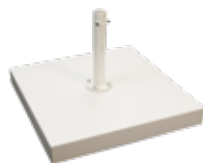

Colours

white RAL 9010 - black RAL 9005

Base options 4-8

GRANITE 40 kg

- 50 x 50 cm
- With pole protection
- Stainless steel tube
- Whit comfort handle and rollers
- Light grey colour

BASE OPTIONS

1 - COVER PLATE FOR TILE BASE

- 140/200 kg
- 90.4 x 90.4 x 10.9 / 14.9 cm
 - 18 kg, 2mm steel

5 - TILTING DEVICE

2 - ANTI-THEFT SCREW AND KEY

6 - 4 CASTORS FOR LUNA

2 with brakes

3 - 4 CASTORS FOR TILE BASE

With brakes

7 - EXTRA WEIGHT LUNA