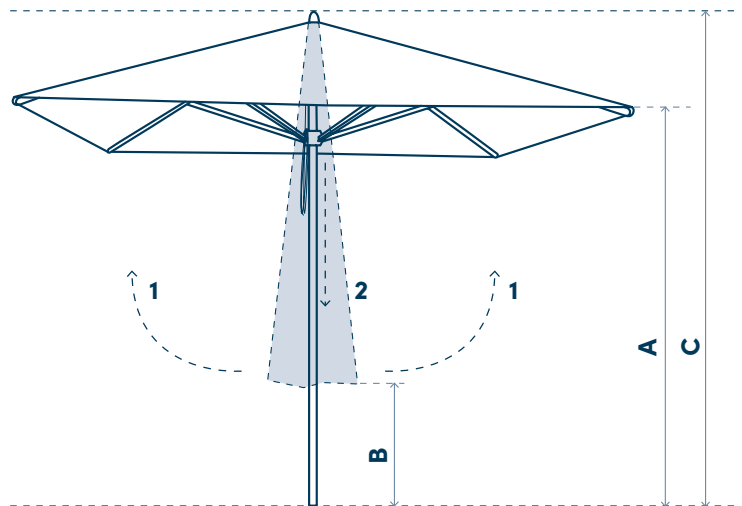

One simply lifts umbrella's arms until the Autolift system takes over, lifting the umbrella until it is fully open. No holding pin is required as the hub locks into place automatically.

2. To close the umbrella

One simply pulls down on the hub until the Autolift system takes over and closes the umbrella.

		PULLEY	AUTOLIFT	PULLEY
PARASOL		2 x 2 m	3 x 3 m	3,5 x 3,5 m
Shape				
Dimensions				
	A - Free height open	202 cm	203 cm	215 cm
	B - Free height closed	110 cm	42 cm	30 cm
	C - Total height	263 cm	257 cm	283 cm
	Net weight	10 kg	19 kg	22,5 kg
	Brut weight	15 kg	24 kg	27,5 kg
	Packaging size	275 x 27 x 27 cm		380 x 36 x 30 cm
	Shade area (m ²)	4 m ²	9 m ²	12,25 m ²
Fabric	 Fabric colours	Orchestra: see colours on fabrics sheet		
Frame	Pole	Ø 48 mm		
	Pole Material	Natural eucalyptus wood frame + polished diecast aluminium hub		
	Handle	Pulley system	Autolift system	Pulley system
	Ribs 35 x 20 mm	4	-	-
	Ribs 40 x 20 mm	-	8	8
Wind resistance	6 Bft (49 km/h - 31 mph) Always install the base on a horizontal and flat surface			