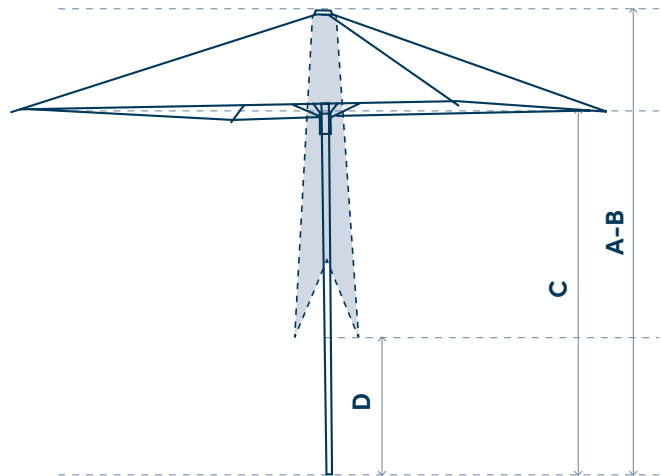

## Technical details

Design by Lieven Musschoot,  
Mathias Hennebel & Sywawa creative studio

PARASOL		200 x 200 cm	300 x 300 cm
<b>Shape</b>			
<b>Dimensions</b>	A - Height closed	263 cm	257 cm
	B - Height open	263 cm	257 cm
	C - Free height open	202 cm	203 cm
	D - Free height closed	110 cm	42 cm
	Weight	10 kg	19 kg
	Packaging size	275 x 27 x 27 cm	275 x 27 x 27 cm
	Shade area (m <sup>2</sup> )	± 4,00 m <sup>2</sup>	± 9,00 m <sup>2</sup>
	<b>Fabric</b>	Top fabric	Orchestra : see colours on fabrics sheet
Low fabric		Lace 100% Polyester (see page 3)	
<b>Frame</b>	Pole	Ø 48 mm with metal reinforcement ring Ø 52 mm	Ø 48 mm with metal reinforcement ring Ø 52 mm
	Material	Natural eucalyptus wood	Natural eucalyptus wood
	Ribs	8 ribs - natural eucalyptus wood 35 x 20 mm	8 ribs - natural eucalyptus wood 40 x 20 mm
<b>Protective cover</b>		Polyester Ripstop® - grey	