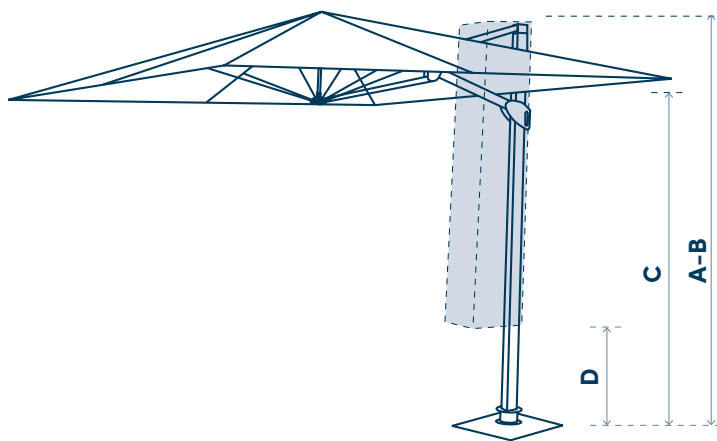

PARASOL		300 x 300 cm
Shape		
Dimensions	A - Height closed	282 cm
	B - Height open	282 cm
	C - Free height open	220 cm
	D - Free height closed	59 cm
	Weight	28,5 kg
	Packaging size	262 x 43 x 23 cm
	Shade area (m ²)	± 9,00 m ²
Fabric	Top fabric	Orchestra : see colours on fabrics sheet
	Low fabric	Lace 100% Polyester (see page 3)
Frame	Pole	65 x 98 x 2,2 mm
	Material	Aluminium - Black powder coating
	Ribs	8 ribs with rib end adjustments 20 x 26 x 1,1 mm
Protective cover		Polyester Ripstop® - grey

BASES

TILE BASE LUXURY 140 kg

- 89 x 89 x 12,5 cm
- 8 tiles 40 x 40 cm
- 3 separate anti rust treatments

Base options 1-2-3

GROUND PLATE LUXURY 17 kg

- 40 x 40 x 1 cm
- 3 separate anti rust treatments
- Must be screwed to the ground

Base options 2

INGROUND SLEEVE LUXURY

- 3 separate anti rust treatments
- Must be concreted into the ground

CROSS BASE SONATA

- 8 tiles 40 x 40 cm
- Steel galvanized
- Powder coated black RAL 9005

BASE OPTIONS

1 - COVER PLATE FOR TILE BASE

- 140/200 kg
- 90.4 x 90.4 x 10.9 / 14.9 cm
- 18 kg, 2mm steel

2 - ANY RAL COLOUR

3 - 4 CASTORS with brakes

LACE COLOURS

White

Black

symo[®]