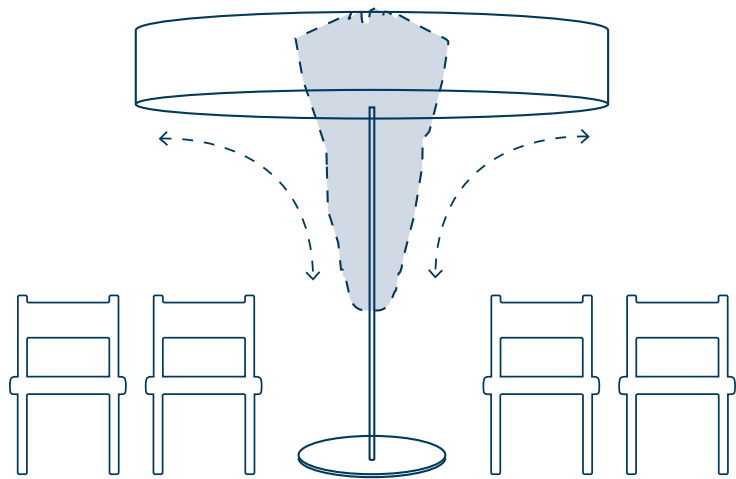

Technical details

Design by Davy Grosemans

		COLOURED TOP FABRIC	COLOURED TOP FABRIC
PARASOL		Ø 300 cm - H 240 cm	Ø 300 cm - H 260 cm
Shape			
Dimensions	A - Height closed	240 cm	260 cm
	B - Height open	240 cm	260 cm
	C - Free height open	210 cm	230 cm
	D - Free height closed	56 cm	76 cm
	Weight	30 kg	30 kg
	Packaging size	275 x 27 x 27 cm	380 x 36 x 30 cm
	Shade area (m ²)	± 7,07 m ²	± 7,07 m ²
Fabric	Top fabric	Airtex	Airtex
	Top fabric colours		
	Flags fabric	Polyester	Polyester
	Flags colours		
Frame	Pole	Ø 40 mm	Ø 40 mm
	Material	Stainless steel 316 - epoxy primed and powder coated	Stainless steel 316 - epoxy primed and powder coated
	Colour		
	Ribs	12 x Ø 18 mm - Aluminium	12 x Ø 18 mm - Aluminium
Protective cover		Polyester Ripstop® - grey	Polyester Ripstop® - grey

BASES

BASE PLATE ROUND 41 kg

Ø 74 cm - 12 mm - Steel QSTE 325 - Sandblasted, metallized and powder coated

Colours

white RAL 9010

Wind resistance*

6 Bft (49 km/h - 31 mph)

*Always install the base on a horizontal and flat surface

Base options 1

RONDO 42 kg

Ø 74 cm - 12 mm steel - Sandblasted, metallized and powder coated

Colours

white RAL 9010

Base options 1

BASE OPTIONS

1 - EXTRA WEIGHT