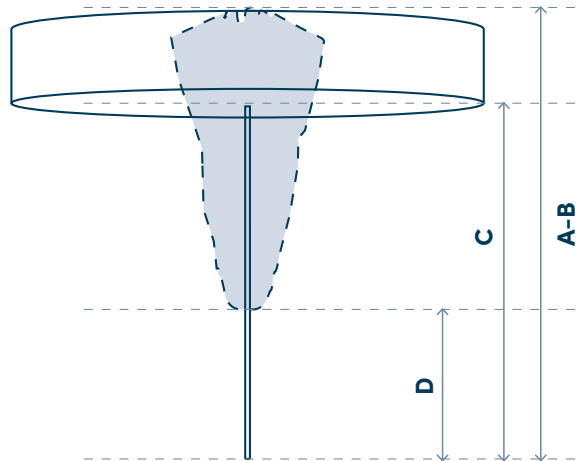

Technical details

Design by Davy Grosemans

		COLOURED TOP FABRIC	COLOURED TOP FABRIC
PARASOL		Ø 300 cm - H 240 cm	Ø 300 cm - H 260 cm
Shape			
Dimensions	A - Height closed	240 cm	260 cm
	B - Height open	240 cm	260 cm
	C - Free height open	210 cm	230 cm
	D - Free height closed	56 cm	76 cm
	Weight	30 kg	30 kg
	Packaging size	275 x 27 x 27 cm	380 x 36 x 30 cm
	Shade area (m ²)	± 7,07 m ²	± 7,07 m ²
Fabric	Top fabric	Airtex	Airtex
	Top fabric colours		
	Flags fabric	Polyester	Polyester
	Flags colours		
Frame	Pole	Ø 40 mm	Ø 40 mm
	Material	Stainless steel 316 - epoxy primed and powder coated	Stainless steel 316 - epoxy primed and powder coated
	Colour		
	Ribs	12 x Ø 18 mm - Aluminium	12 x Ø 18 mm - Aluminium
Protective cover		Polyester Ripstop® - grey	Polyester Ripstop® - grey

BASES

BASE PLATE ROUND 41 kg

Ø 74 cm - 12 mm - Steel QSTE 325 - Sandblasted, metallized and powder coated

Colours

white RAL 9010

Wind resistance*

6 Bft (49 km/h - 31 mph)

*Always install the base on a horizontal and flat surface

Base options 1

RONDO 42 kg

Ø 74 cm - 12 mm steel - Sandblasted, metallized and powder coated

Colours

white RAL 9010

Base options 1

BASE OPTIONS

1 - EXTRA WEIGHT

2 x 10 kg

- Ø 74 cm, 2 parts
- 6 mm steel
- Sandblasted, metallized and powder coated

Colours

white RAL 9010

COLOURS AIRTEX

9577
White

9526
Yellow

9527
Orange